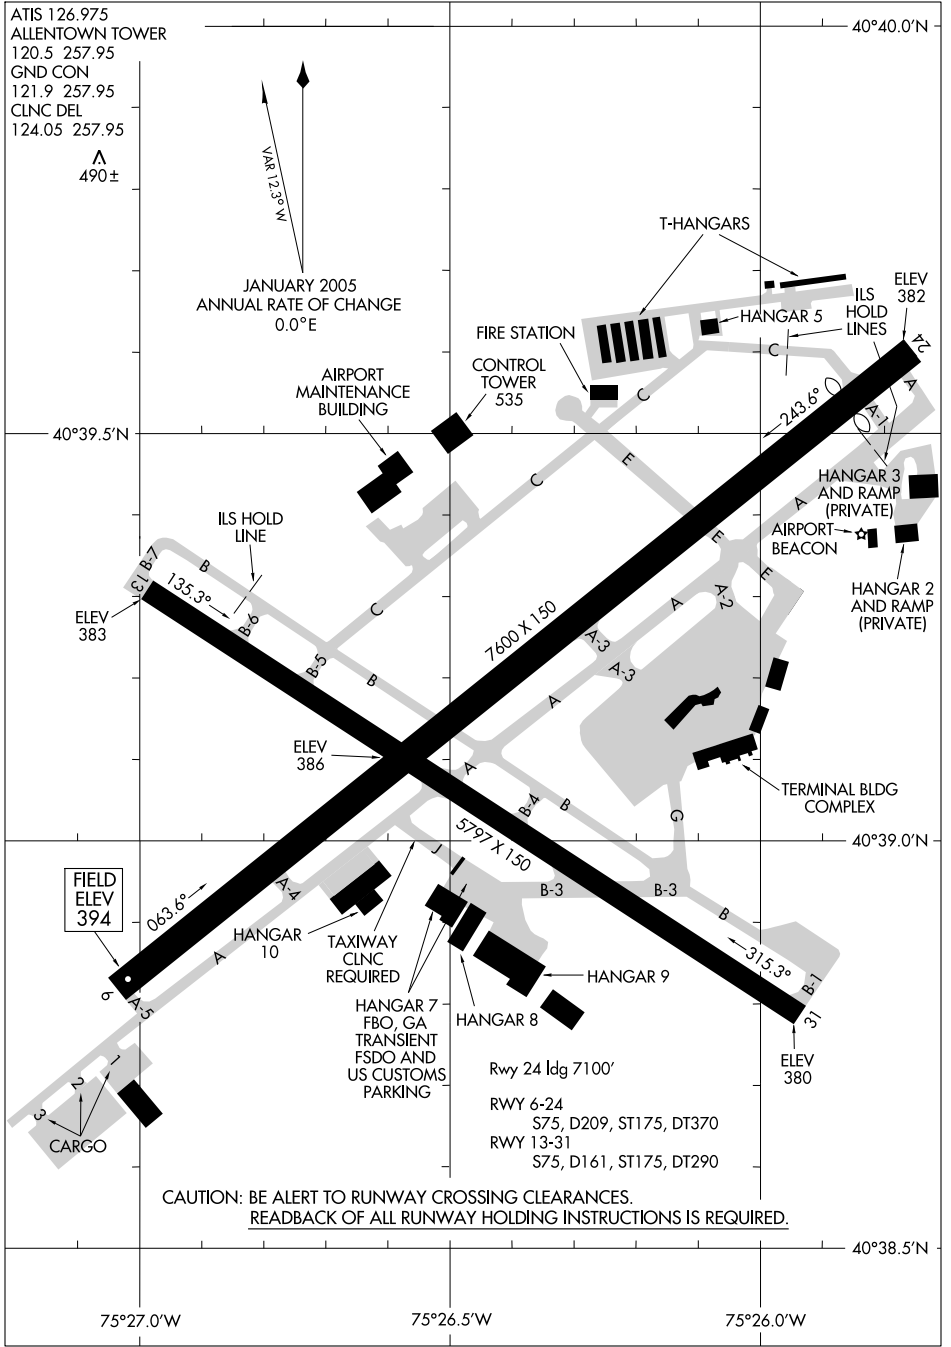

06271

AIRPORT DIAGRAM

ALLENTOWN / LEHIGH VALLEY INTL (ABE)
ALLENTOWN, PENNSYLVANIA

AL-15 (FAA)

NE-4, 20 DEC 2007 to 17 JAN 2008

AIRPORT DIAGRAM

06271

ALLENTOWN, PENNSYLVANIA
ALLENTOWN / LEHIGH VALLEY INTL (ABE)